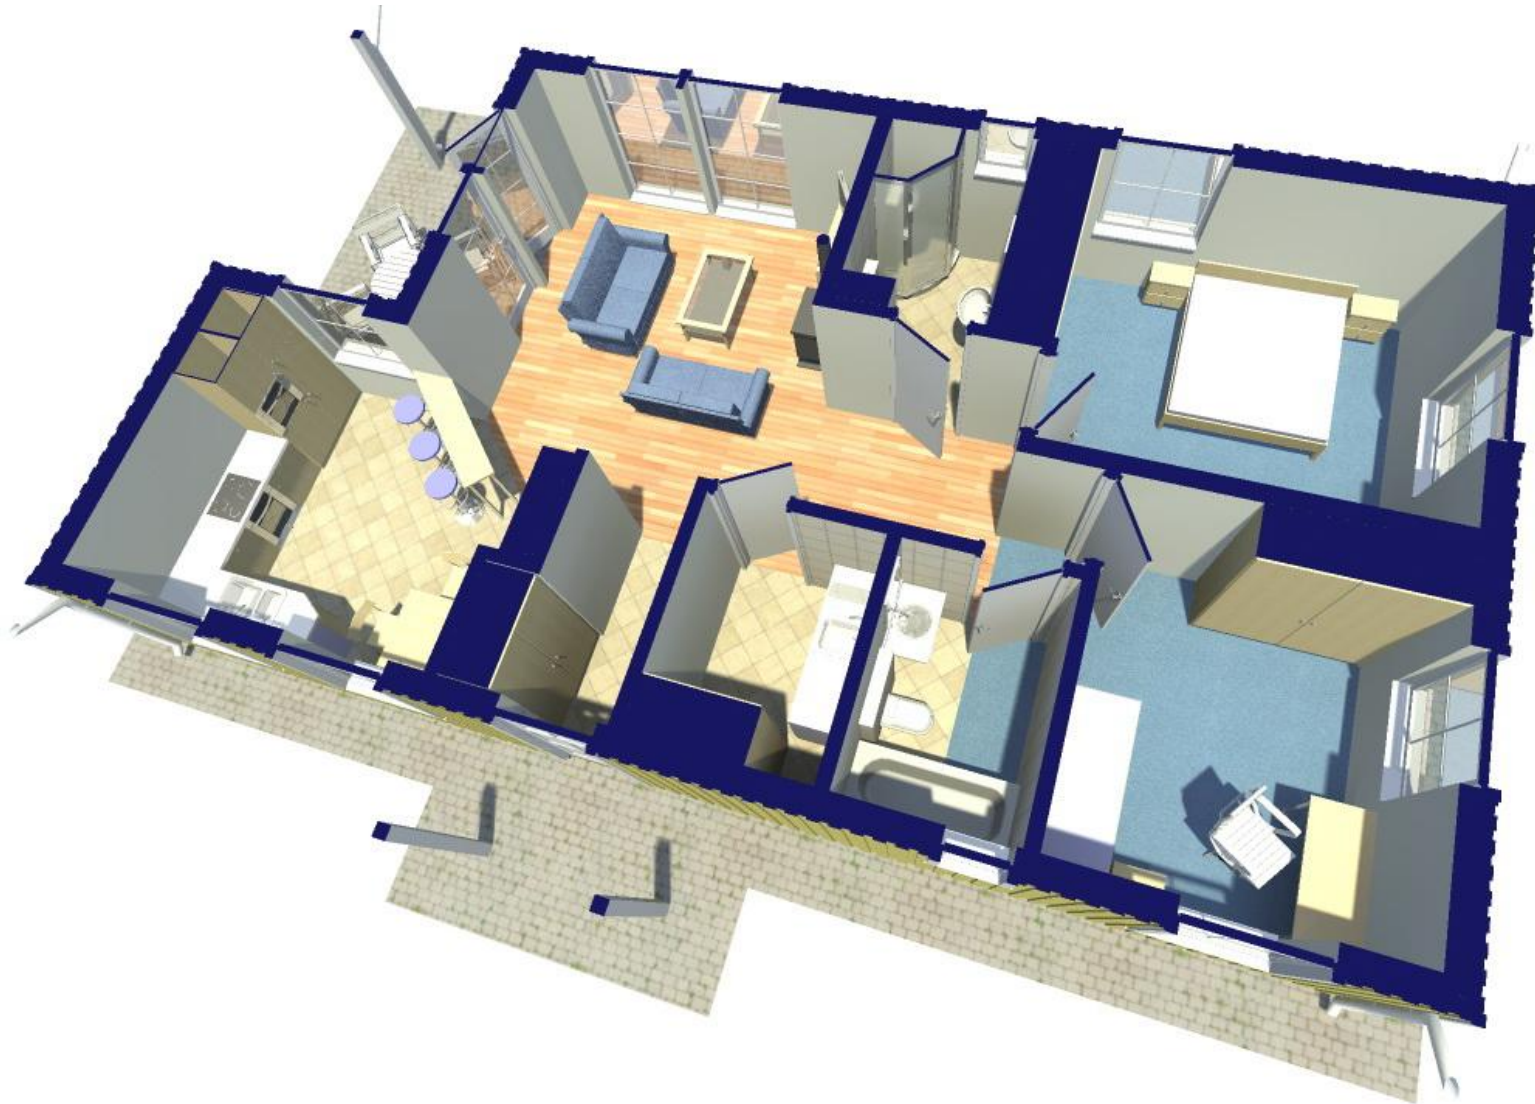

Welcome to world of **AIG** family houses !

HANNA HUS

"Hanna HUS" 87.10 sq. m. is beautiful, nice and compact house with one floor, which boasts a large and high living room from which you can get to the garden terrace. Terrace furnished under a roof for the rain smooth your beautiful holiday moments.

To enjoy the terrace during the winter, it can glaze and turn on the conservatory, which would give you a lot of nice moments of relaxation in any season.

In the "Hanna Hus" you will feel comfortable if you have three people in the family, which welcomes bright and functional space planning, as well as the constructive rationality of house.

Kitchen and dining area has three large windows. Dining table on the window, while the bar will provide you with a nice view to the living room or kitchen.

Sunny living room with fireplace and TV is the central sector of the house, from which all other rooms, two bedrooms, bathroom and hallway are easily attainable.

Quality house on the lowest cost.

HANNA HUS
Frontage

Quality house on the lowest cost.

HANNA HUS
Photos

Quality house on the lowest cost.

HANNA HUS
Ground floor / 3D

Quality house on the lowest cost.

HANNA HUS
Ground floor