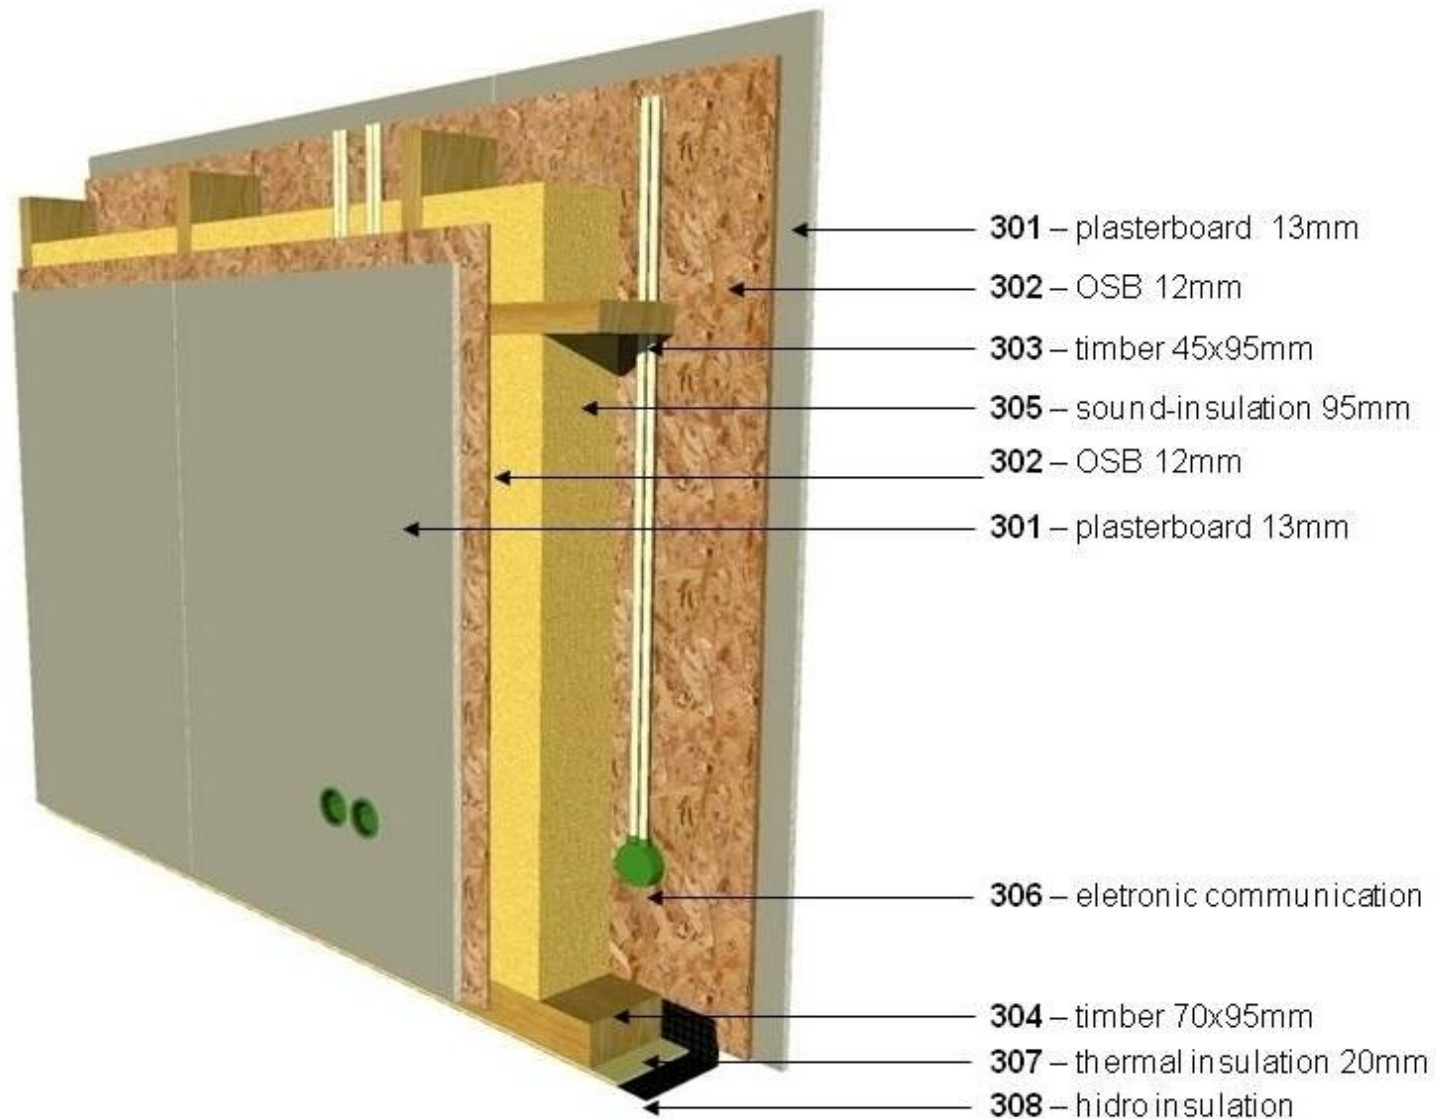

Quality house on the lowest cost.

HANNA HUS

**External bearing walls of ground floor
(370 mm), $U=0,168 \text{ W}/(\text{m}^2 \text{ K})$.**

Quality house on the lowest cost.

HANNA HUS
Internal walls of first floor (195 mm).

Quality house on the lowest cost.

HANNA HUS
Internal walls of first floor (145 mm).

Quality house on the lowest cost.

HANNA HUS

Ceiling and roof construction.
 $U=0,155 \text{ W}/(\text{m}^2 \text{ K})$

**DIE PROJEKTIERUNG UND
PRODUKTION DER HOLZERNEN
BAUKONSTRUKTIONEN**