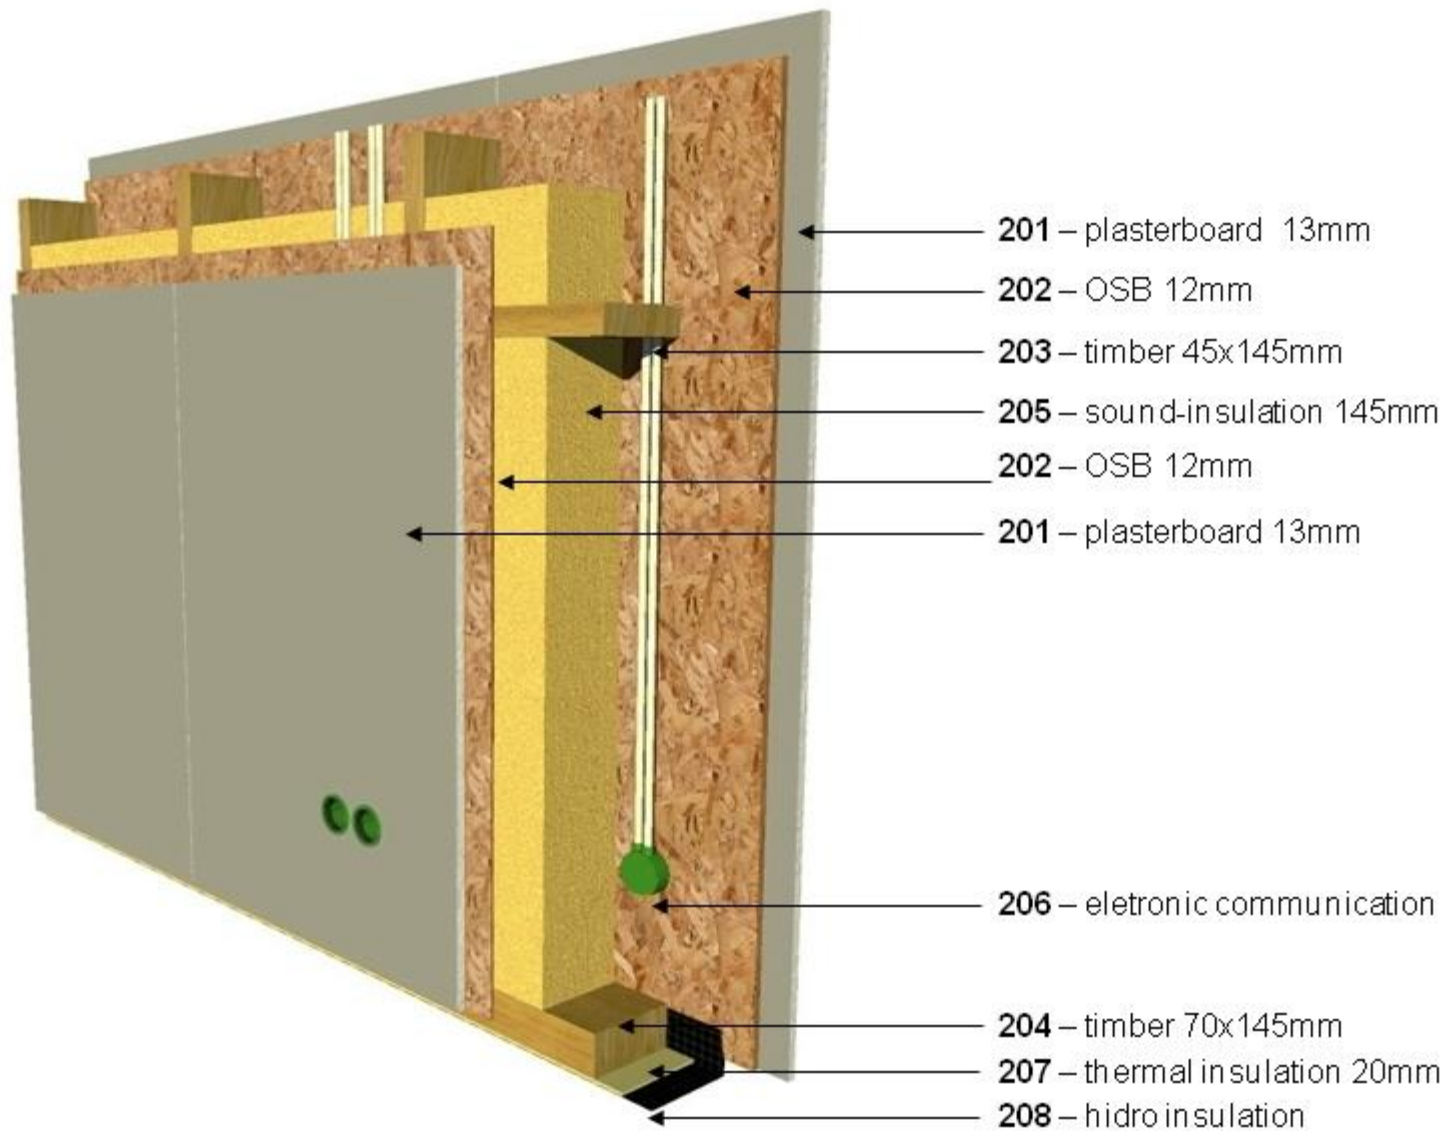

Quality house on the lowest cost.

HANNA HUS
Frontage

Quality house on the lowest cost.

HANNA HUS
Photos

Quality house on the lowest cost.

HANNA HUS
Ground floor / 3D

Quality house on the lowest cost.

HANNA HUS
Ground floor

Quality house on the lowest cost.

HANNA HUS

**External bearing walls of ground floor
(370 mm), $U=0,168 \text{ W}/(\text{m}^2 \text{ K})$.**

Quality house on the lowest cost.

HANNA HUS
Internal walls of first floor (195 mm).

Quality house on the lowest cost.

HANNA HUS
Internal walls of first floor (145 mm).

Quality house on the lowest cost.

HANNA HUS

Ceiling and roof construction.
 $U=0,155 \text{ W}/(\text{m}^2 \text{ K})$

**DIE PROJEKTIERUNG UND
PRODUKTION DER HOLZERNEN
BAUKONSTRUKTIONEN**