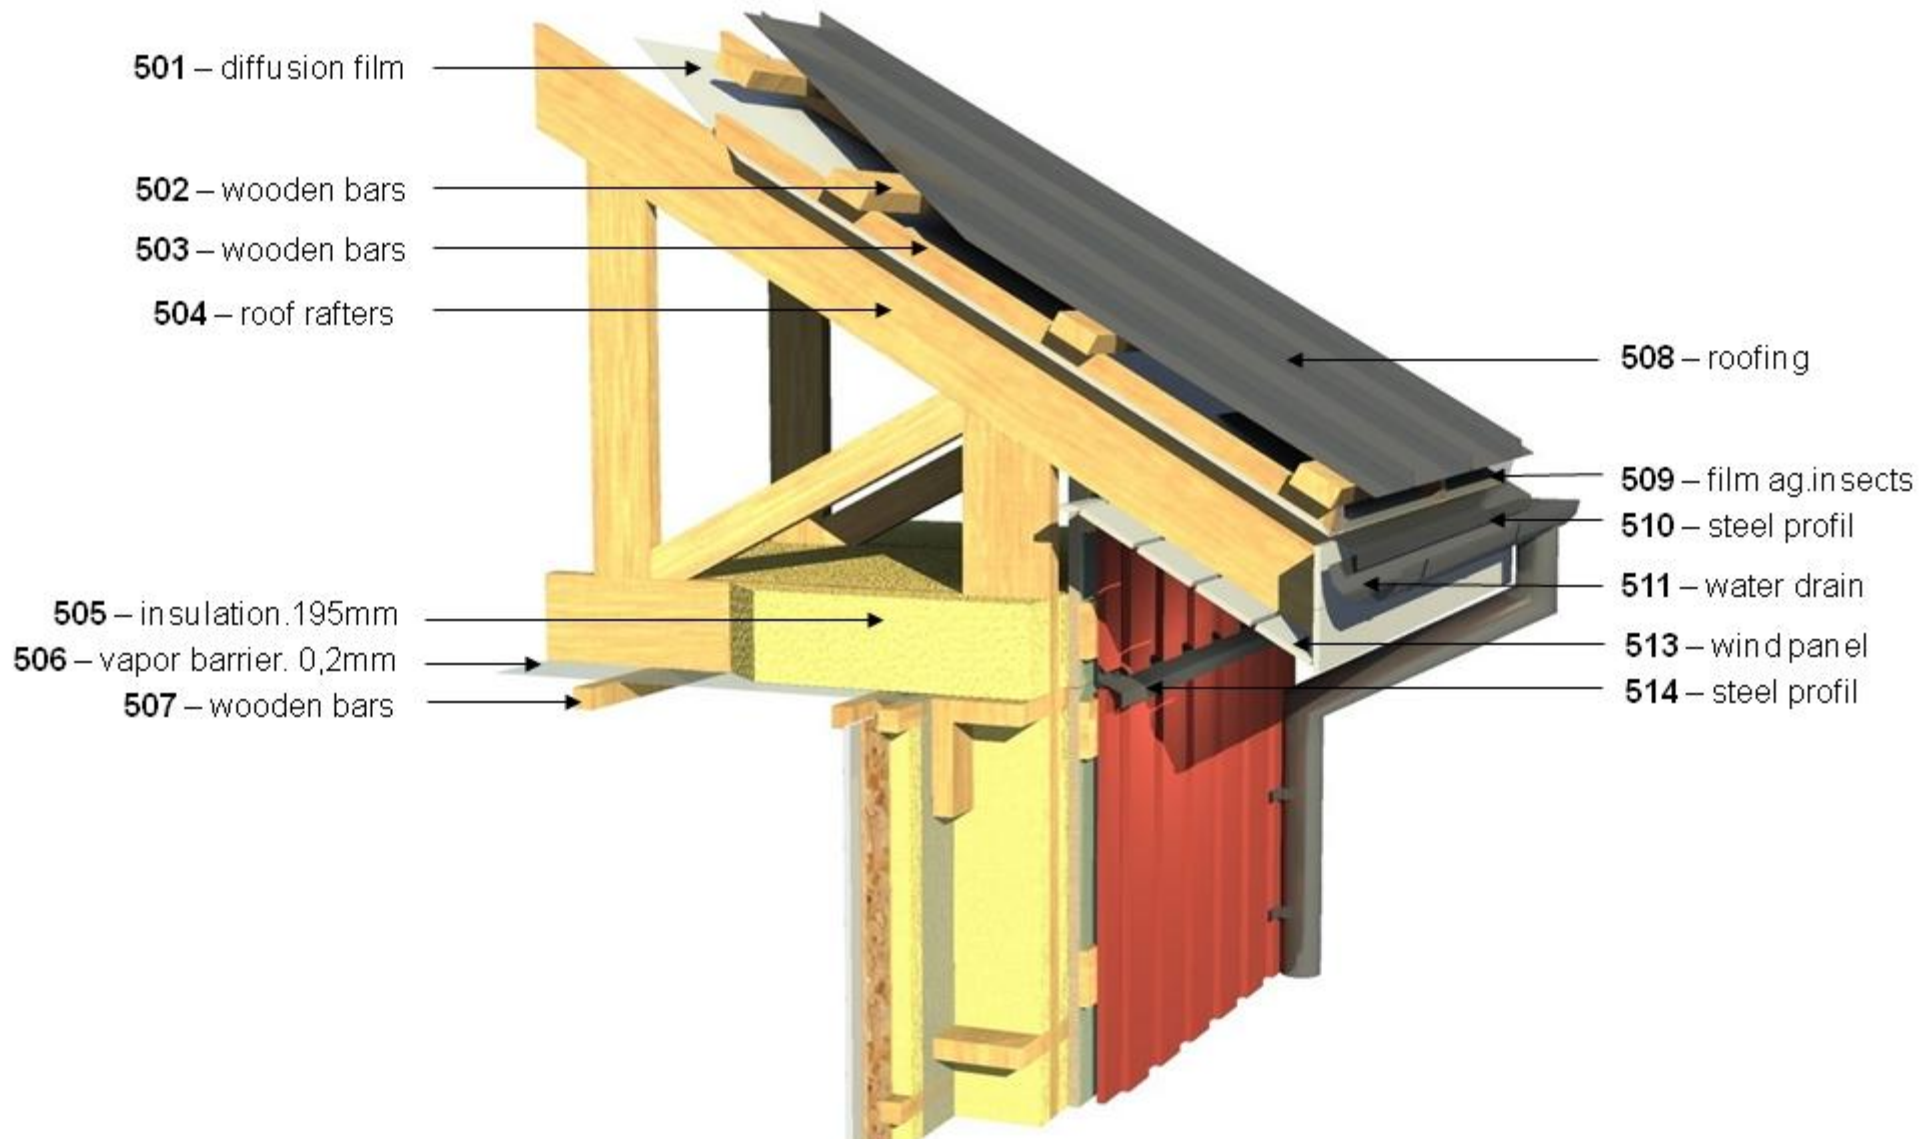

Quality house on the lowest cost.

HANNA HUS

**External bearing walls of ground floor
(370 mm), $U=0,168 \text{ W}/(\text{m}^2 \text{ K})$.**

Quality house on the lowest cost.

HANNA HUS
Internal walls of first floor (195 mm).

Quality house on the lowest cost.

HANNA HUS
Internal walls of first floor (145 mm).

Quality house on the lowest cost.

HANNA HUS

Ceiling and roof construction.
 $U=0,155 \text{ W}/(\text{m}^2 \text{ K})$

**DIE PROJEKTIERUNG UND
PRODUKTION DER HOLZERNEN
BAUKONSTRUKTIONEN**