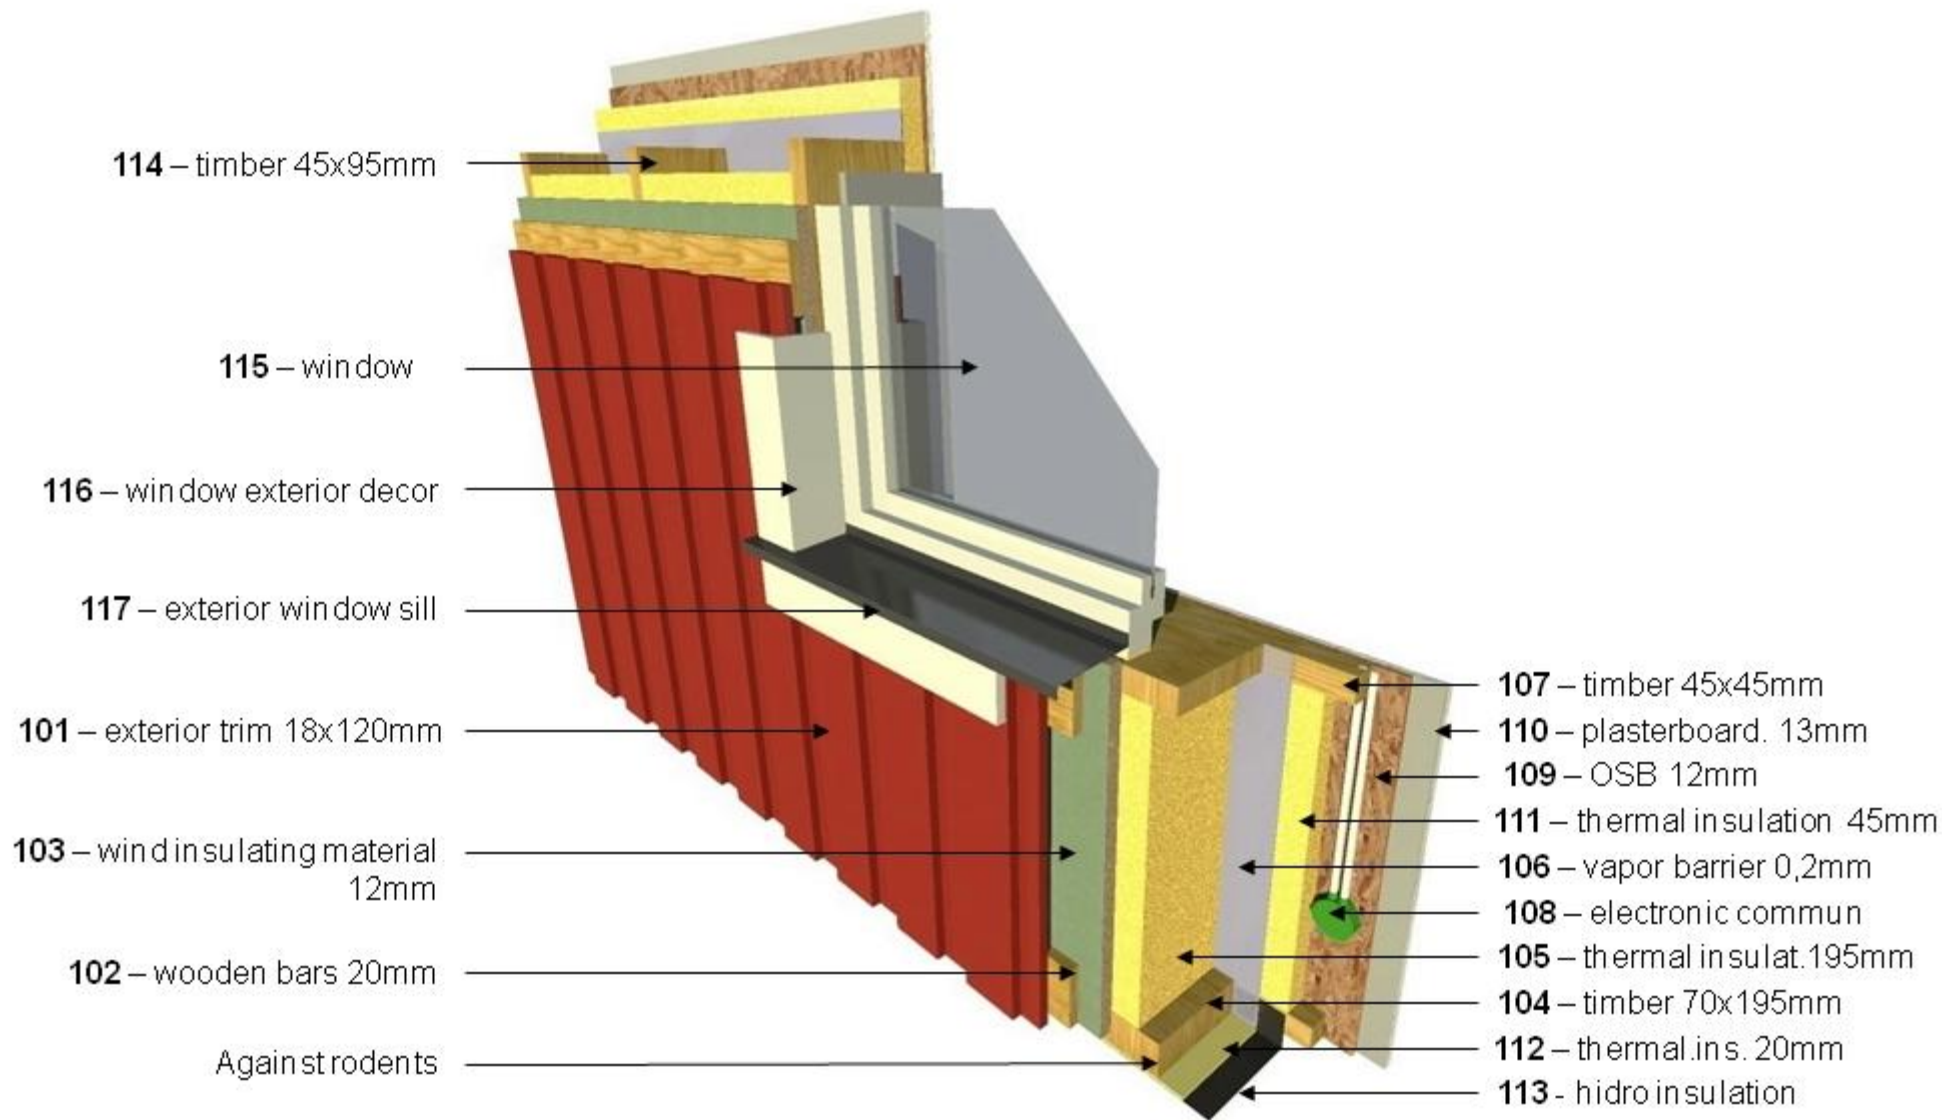

Quality house on the lowest cost.

HANNA HUS
Frontage

Quality house on the lowest cost.

HANNA HUS
Photos

Quality house on the lowest cost.

HANNA HUS
Ground floor / 3D

Quality house on the lowest cost.

HANNA HUS
Ground floor

Quality house on the lowest cost.

HANNA HUS

**External bearing walls of ground floor
(370 mm), $U=0,168 \text{ W}/(\text{m}^2 \text{ K})$.**

Quality house on the lowest cost.

HANNA HUS
Internal walls of first floor (195 mm).

Quality house on the lowest cost.

HANNA HUS
Internal walls of first floor (145 mm).

Quality house on the lowest cost.

HANNA HUS

Ceiling and roof construction.
 $U=0,155 \text{ W}/(\text{m}^2 \text{ K})$

**DIE PROJEKTIERUNG UND
PRODUKTION DER HOLZERNEN
BAUKONSTRUKTIONEN**